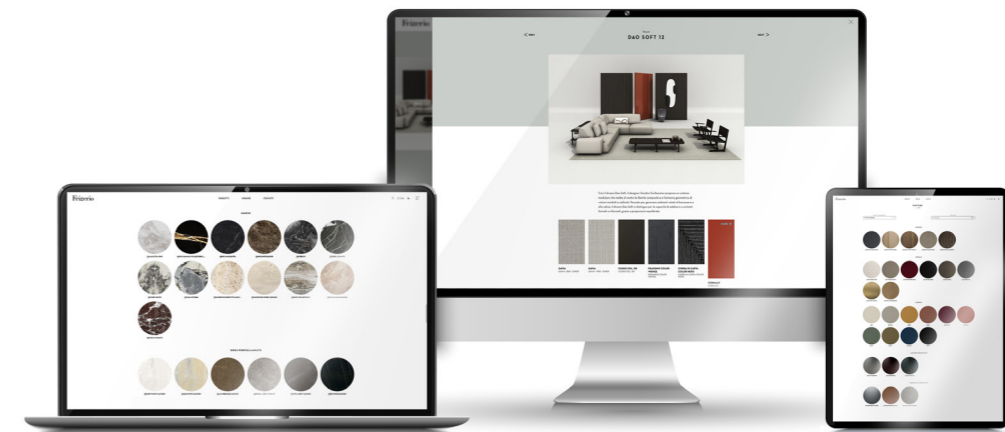

FOSCA SMALL ARMCHAIR
Design Gordon Guillaumier

POLTRONCINA / SMALL ARMCHAIR

22310

Per la gamma completa di materiali è possibile consultare il nostro sito web www.frigerio.com
The full range of materials can be found on our website at www.frigerio.com.

WWW.FRIGERIO.COM